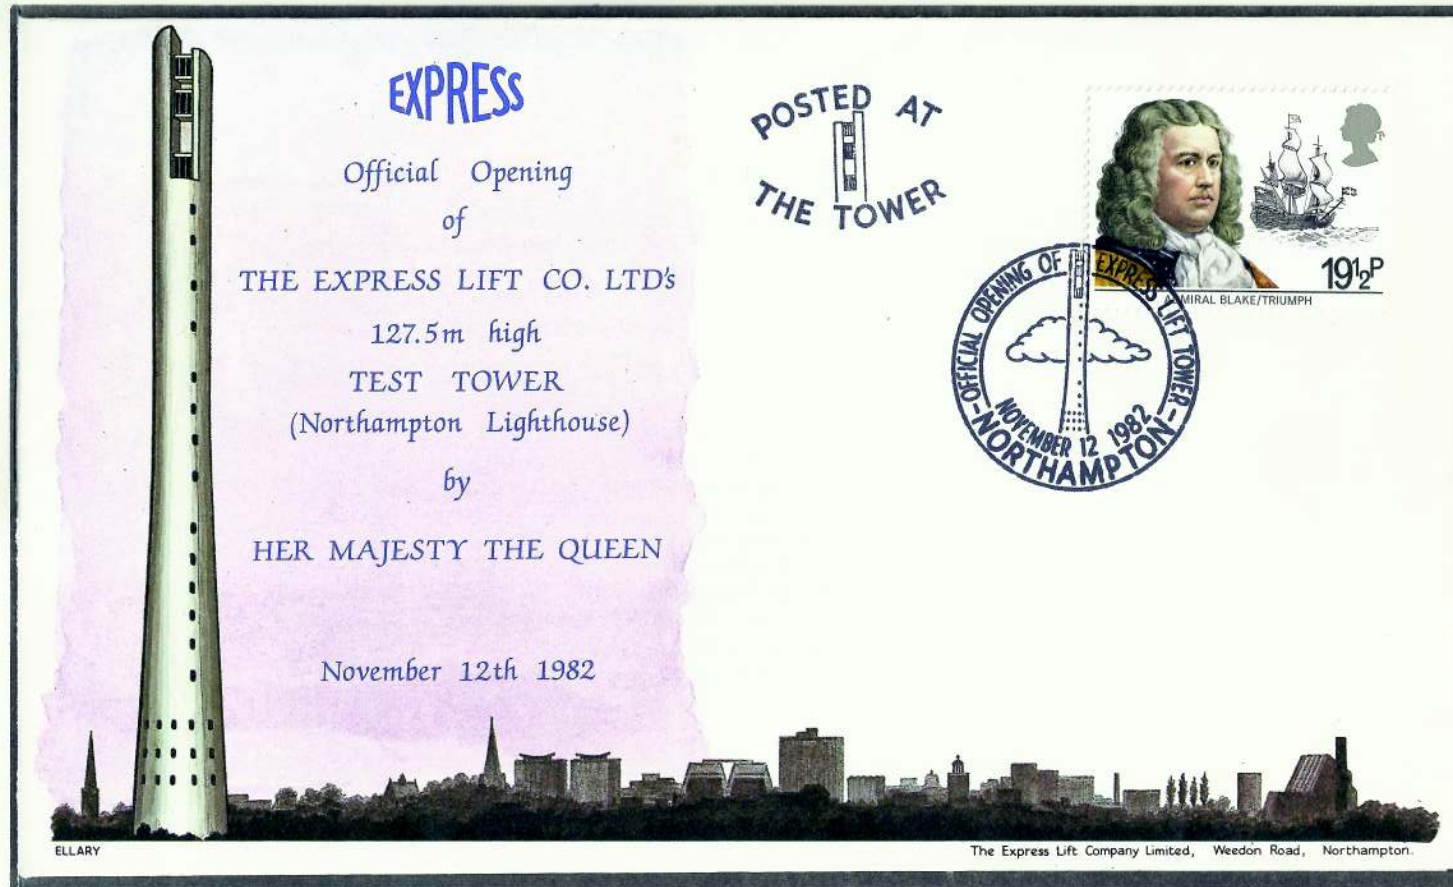

*A Commemorative Cover
celebrating the Official Opening of the 127.5 metres high Lift Testing Tower by
Her Majesty The Queen on 12th November 1982*

BY APPOINTMENT
TO HER MAJESTY THE QUEEN
MANUFACTURERS AND SUPPLIERS
OF PASSENGER LIFTS

ELLARY

The Express Lift Company Limited, Weedon Road, Northampton.

*presented with the compliments of the
Express Lift Company Limited, Northampton
The cover shows an impression of the Test Tower dominating the Northampton skyline*